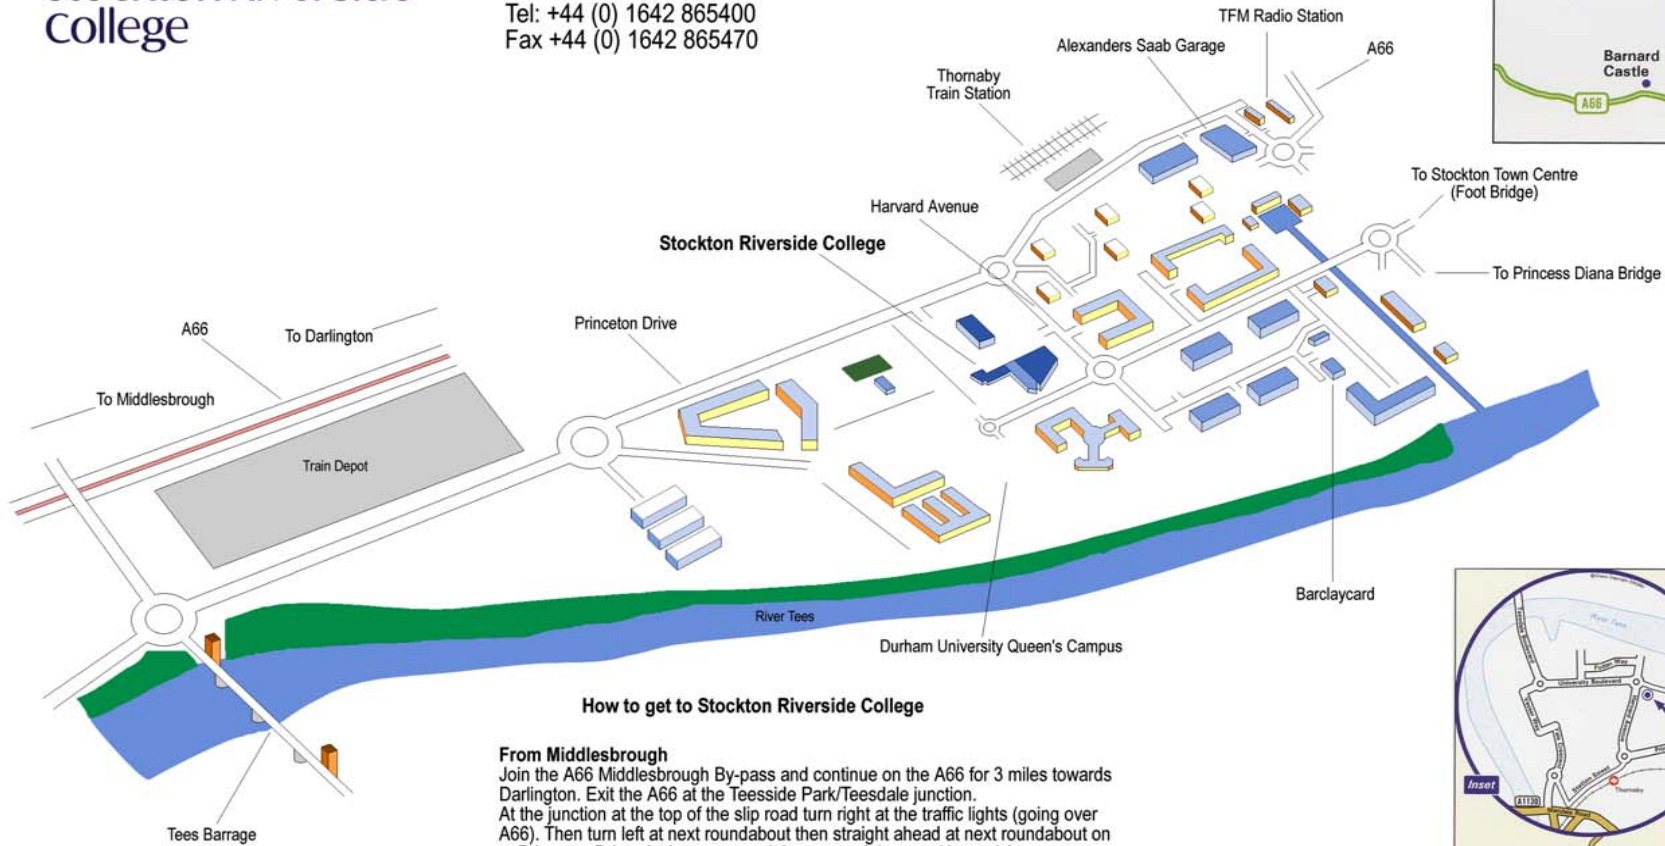

Stockton Riverside College
 Harvard Avenue
 Stockton-On-Tees
 TS17 6FB
 Tel: +44 (0) 1642 865400
 Fax +44 (0) 1642 865470

How to get to Stockton Riverside College

From Middlesbrough

Join the A66 Middlesbrough By-pass and continue on the A66 for 3 miles towards Darlington. Exit the A66 at the Teesside Park/Teesdale junction. At the junction at the top of the slip road turn right at the traffic lights (going over A66). Then turn left at next roundabout then straight ahead at next roundabout on to Princeton Drive. At the next roundabout, turn right on to Harvard Avenue (college entrance is on the right).

From A19

From A19 northbound leave at junction signed Stockton/Darlington & A66...
 From A19 southbound leave at junction signed Stockton /Darlington & A66...
 ... Exit the A66 at the Teesside Park/Teesdale junction. At the junction at the top of the slip road turn right at the traffic lights (going over A66). Then turn left at the next roundabout then straight ahead at next roundabout on to Princeton Drive. At the next roundabout, turn right onto Harvard Avenue (college entrance is on the right).

By Train

The nearest station is Thornaby, which receives services from Darlington, Middlesbrough and York. The college is approximately 5 mins walk from the station. For further information about train times and fares, please telephone National Rail Enquiries Line on 08457 48 49 50.